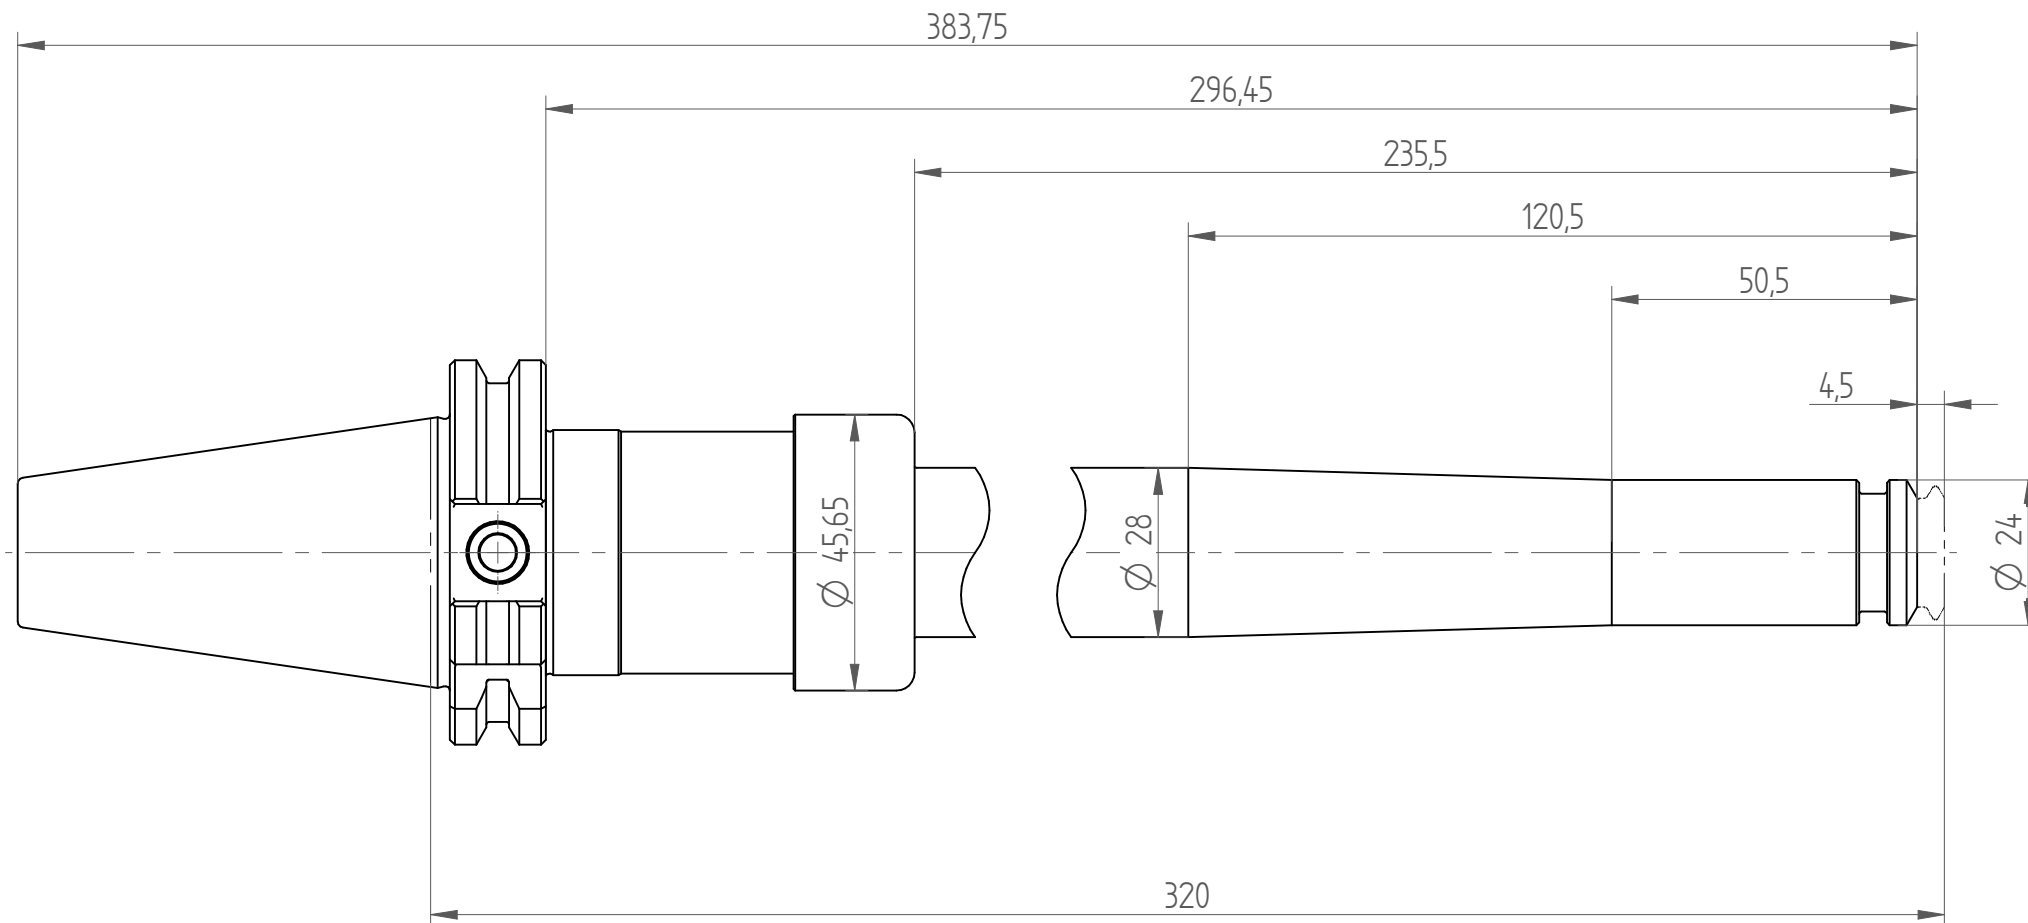

Swiss
Precision
Tools

REGO-FIX®

REGO-FIX AG
Obermattweg 60
4456 Tenniken / Switzerland

Phone +41 61 976 14 66
Fax +41 61 976 14 14
www.rego-fix.com

This is a non-controlled copy. All information given herein is subject to change without notice

The information given herein has been carefully checked and is believed to be correct. REGO-FIX, however, assumes no responsibility or liability for any errors, inaccuracies or omissions that may appear in this drawing

This document is subject to copyright laws. No part of this document may be reproduced or transmitted in any form or any means, electronic or mechanic, for any purpose, without the express written permission of REGO-FIX

Type : TC40_PG15x320_XL
Part No. : 884273150
Date : 15.01.2015
Scale : 1:1.25